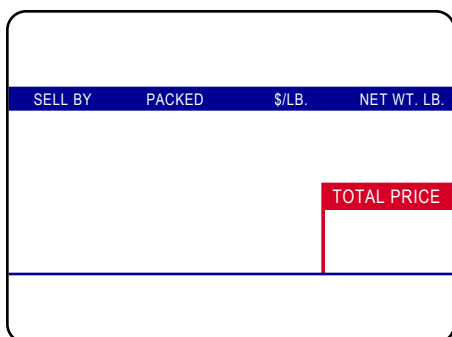

Ishida Labels for use in **Ishida Counter Top Scales**

Astra, AC, BC, WL-600, SR-2000a, and Uni-7 Scale Labels

LSi ID# **Ti222B**
Label Description: AC-2000, AC-3000, AC-4000, BC-3000, BC-4000, SR-2000a, Uni-7 • Narrow Blank
Label Size (W x L): 60mm x 44mm
Packaging: 800/roll; 12 rolls
Approx. Wt (lbs.): 13 Wind Direction: Out
Minimum Orders: Stock: 1 case • Custom: 5 cases