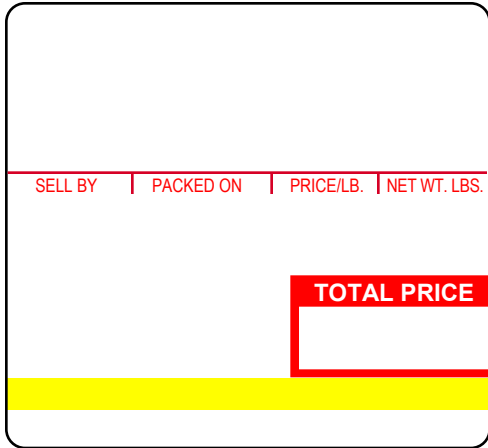

LABELS FOR ISHIDA COUNTER TOP PRINTING SCALES continued

Astra, AC, BC, WL-600, SR-2000a and Uni-7 Scale Labels continued

LSi ID# **Ti207**
Label Description: Astra, AC-1000, AC-2000, AC-3000, AC-4000, BC-3000, BC-4000 • UPC, 5 Line
Label Size (W x L): 64mm x 59mm
Packaging: 625/roll; 12 rolls
Approx. Wt (lbs.): 13 Wind Direction: C
Minimum Orders: Stock: 1 case • Custom: 5 cases